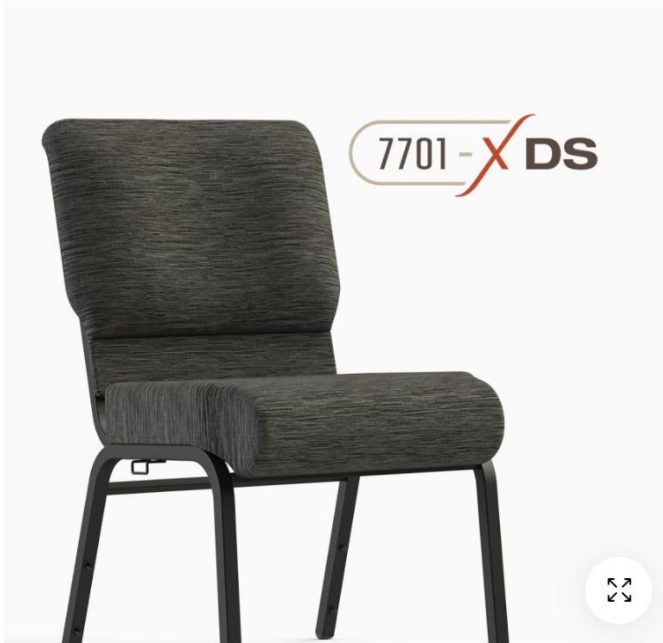

All Saints Sanctuary - Chair and Fabric selection

Chair from "ComforTek":

SUMMIT Series 7701-X Designer Series

Armless, 20" wide chair w/ Cold Cured Foam seat and back

 [Request A Quote](#)

 [Add To Compare](#)

Lifting the joy of worship.

The SUMMIT Series 7701-X Designer Series Church Chair offers a plush waterfall seat and comfort back that provides your guest with an unrivaled sitting experience.

With Cold Cured Foam, you are getting the same foam that is found in automotive and high end theater seating. Each cushion is individually molded, creating the least amount of waste, and providing a foam that will last for decades, while retaining its original shape and comfort.

- [Cold Cured Foam Seat & Back](#)
- Fully Assembled
- Comfort Back – Standard Feature
- Stacks 6 – 8 High Safely
- Seamless Seating (Interlocks to create a pew-like effect)
- Available With Arms – Model: SUMMIT Series 7741-X DS

For a complete list of features, please see **'Key Features'** tab below.

Fabric from Ennis Fabrics:

Filbert
FILBE31 - 31 Pond

Product Description

Textured solid woven, made with solution dyed polyester to achieve high UV resistance to be suitable for indoor/outdoor use. Finished with Endurepel Shield.